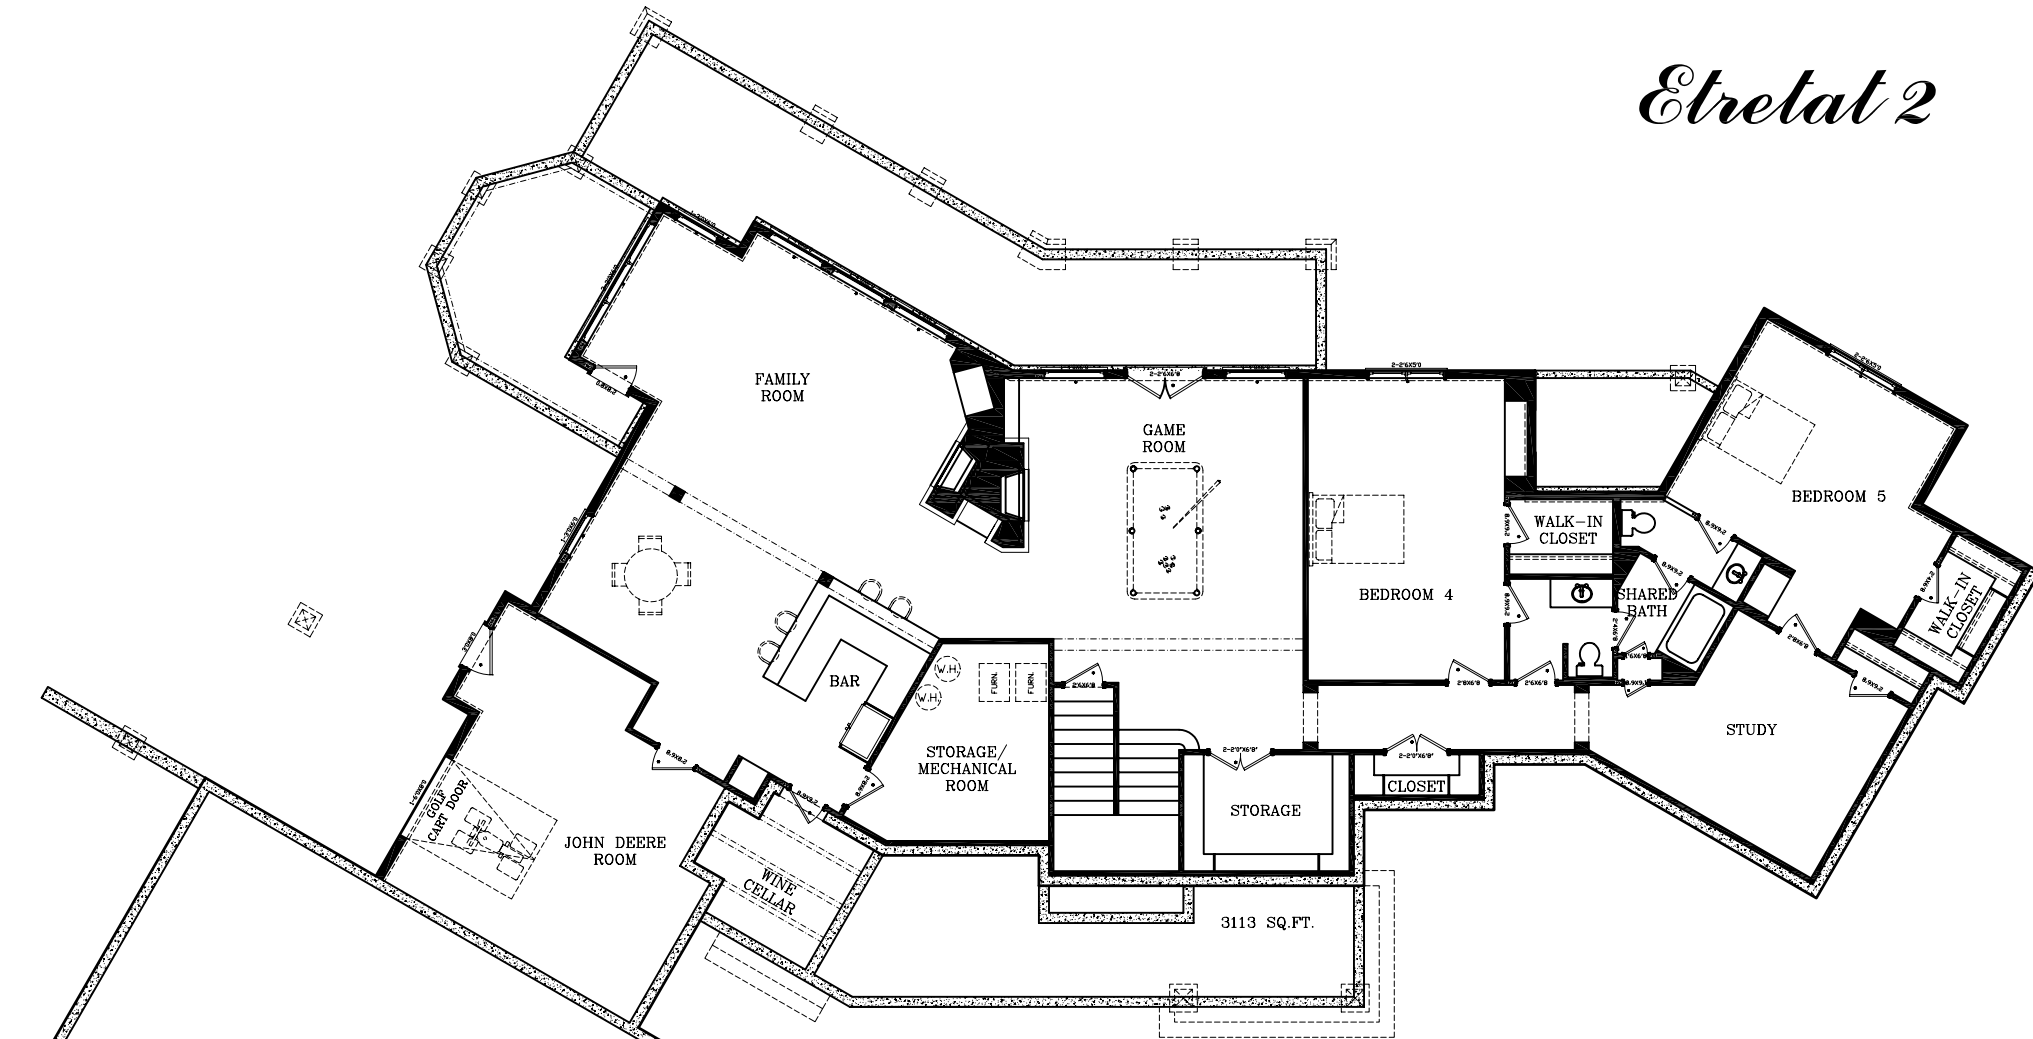

Etretat 2

Basement

ROOM DIMENSIONS

JOHN DEERE ROOM	18'10" X 16'7"
WINE CELLAR	7'8" X 9'1"
BAR	8'10" X 9'6"
STORAGE/MECH. ROOM	7'1" X 13'1"
FAMILY ROOM	24'8" X 17'3"
GAME ROOM	18'9" X 17'3"
STORAGE	11' X 7'9"
BEDROOM 4	13' X 20'
CLOSET	6'10" X 5'
STUDY	13'1" X 13'
BEDROOM 5	14'6" X 13'6"
CLOSET	5' X 8'7"

EuroWorldDesign