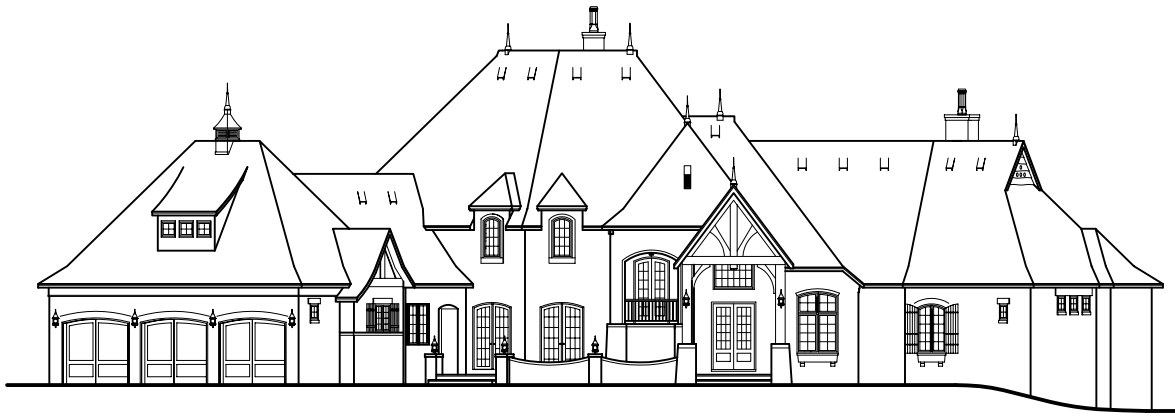

Etretat 2

E1 FRONT ELEVATION