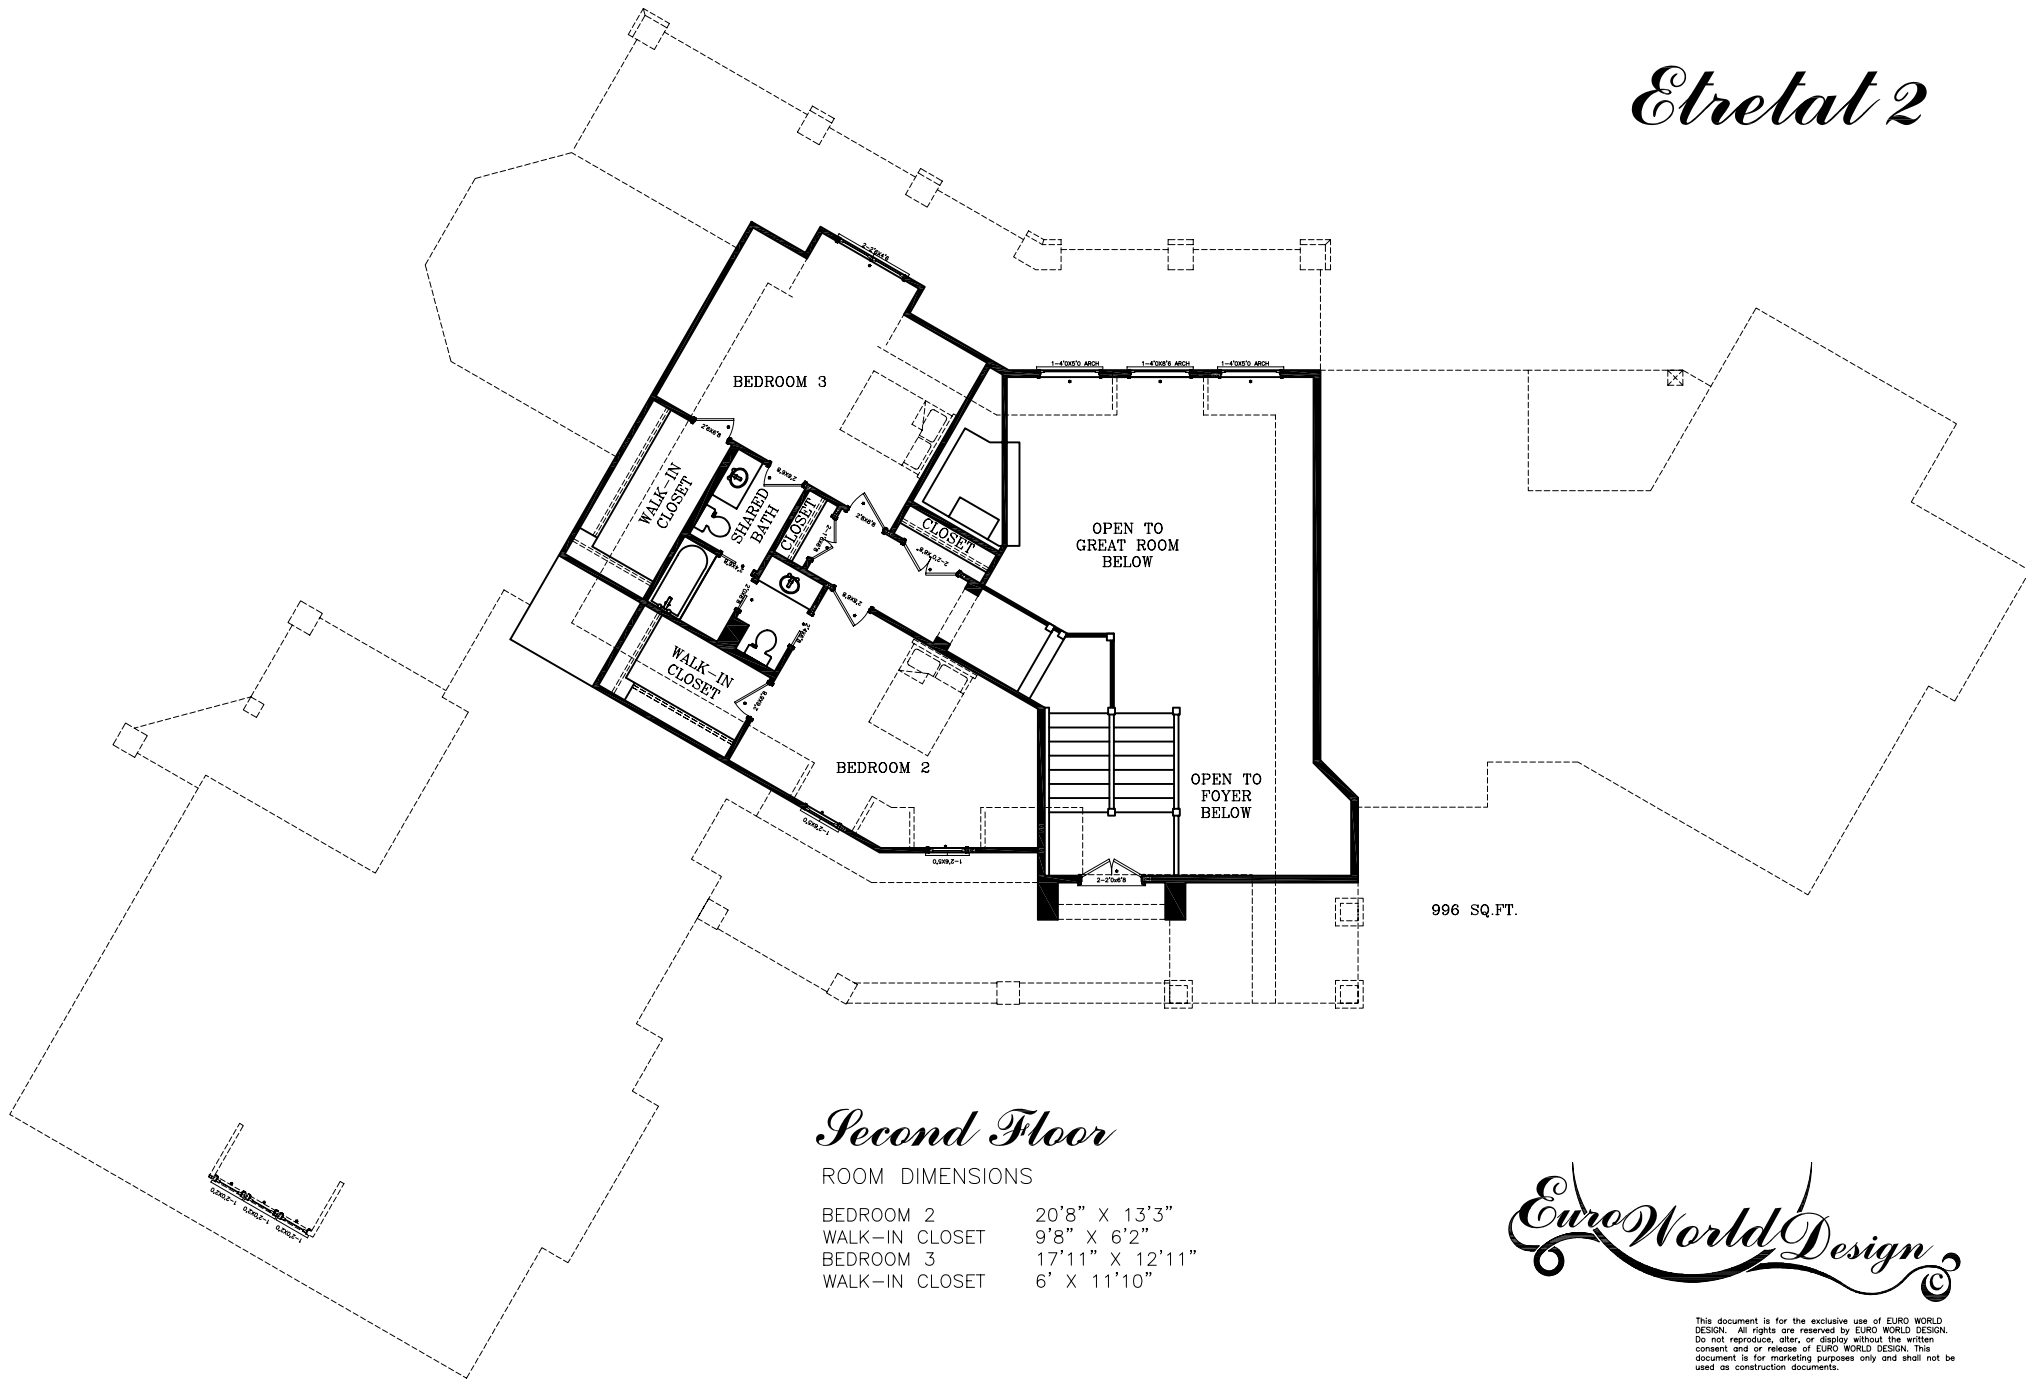

Etretat 2

Second Floor

ROOM DIMENSIONS

BEDROOM 2	20'8" X 13'3"
WALK-IN CLOSET	9'8" X 6'2"
BEDROOM 3	17'11" X 12'11"
WALK-IN CLOSET	6' X 11'10"

EuroWorldDesign