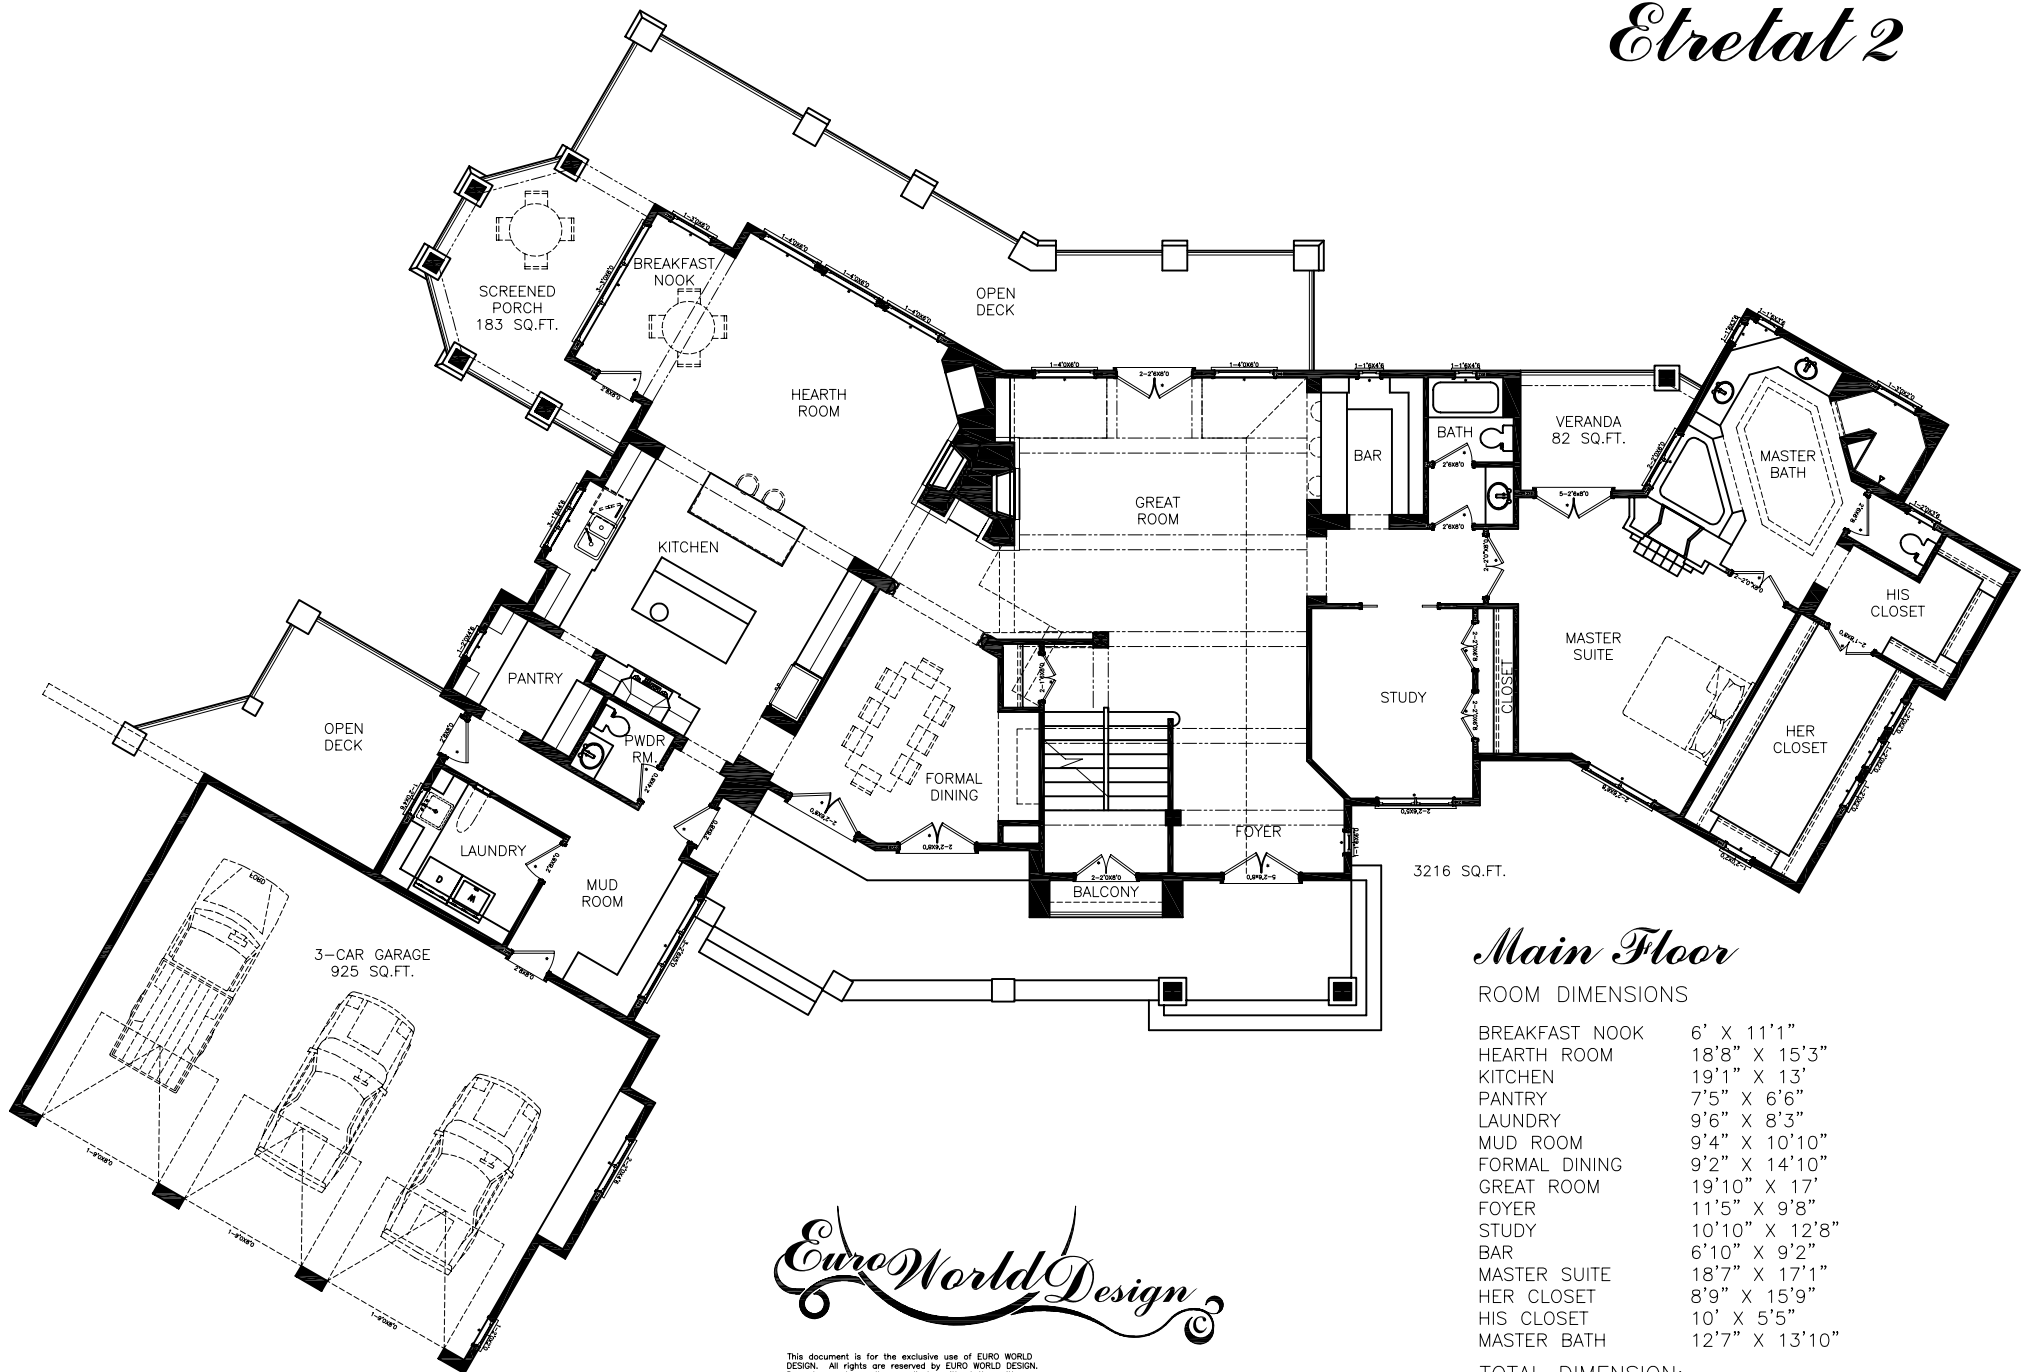

Etretat 2

Main Floor

ROOM DIMENSIONS

BREAKFAST NOOK	6' X 11'1"
HEARTH ROOM	18'8" X 15'3"
KITCHEN	19'1" X 13'
PANTRY	7'5" X 6'6"
LAUNDRY	9'6" X 8'3"
MUD ROOM	9'4" X 10'10"
FORMAL DINING	9'2" X 14'10"
GREAT ROOM	19'10" X 17'
FOYER	11'5" X 9'8"
STUDY	10'10" X 12'8"
BAR	6'10" X 9'2"
MASTER SUITE	18'7" X 17'1"
HER CLOSET	8'9" X 15'9"
HIS CLOSET	10' X 5'5"
MASTER BATH	12'7" X 13'10"

TOTAL DIMENSION:
134'1" X 78'

EuroWorldDesign